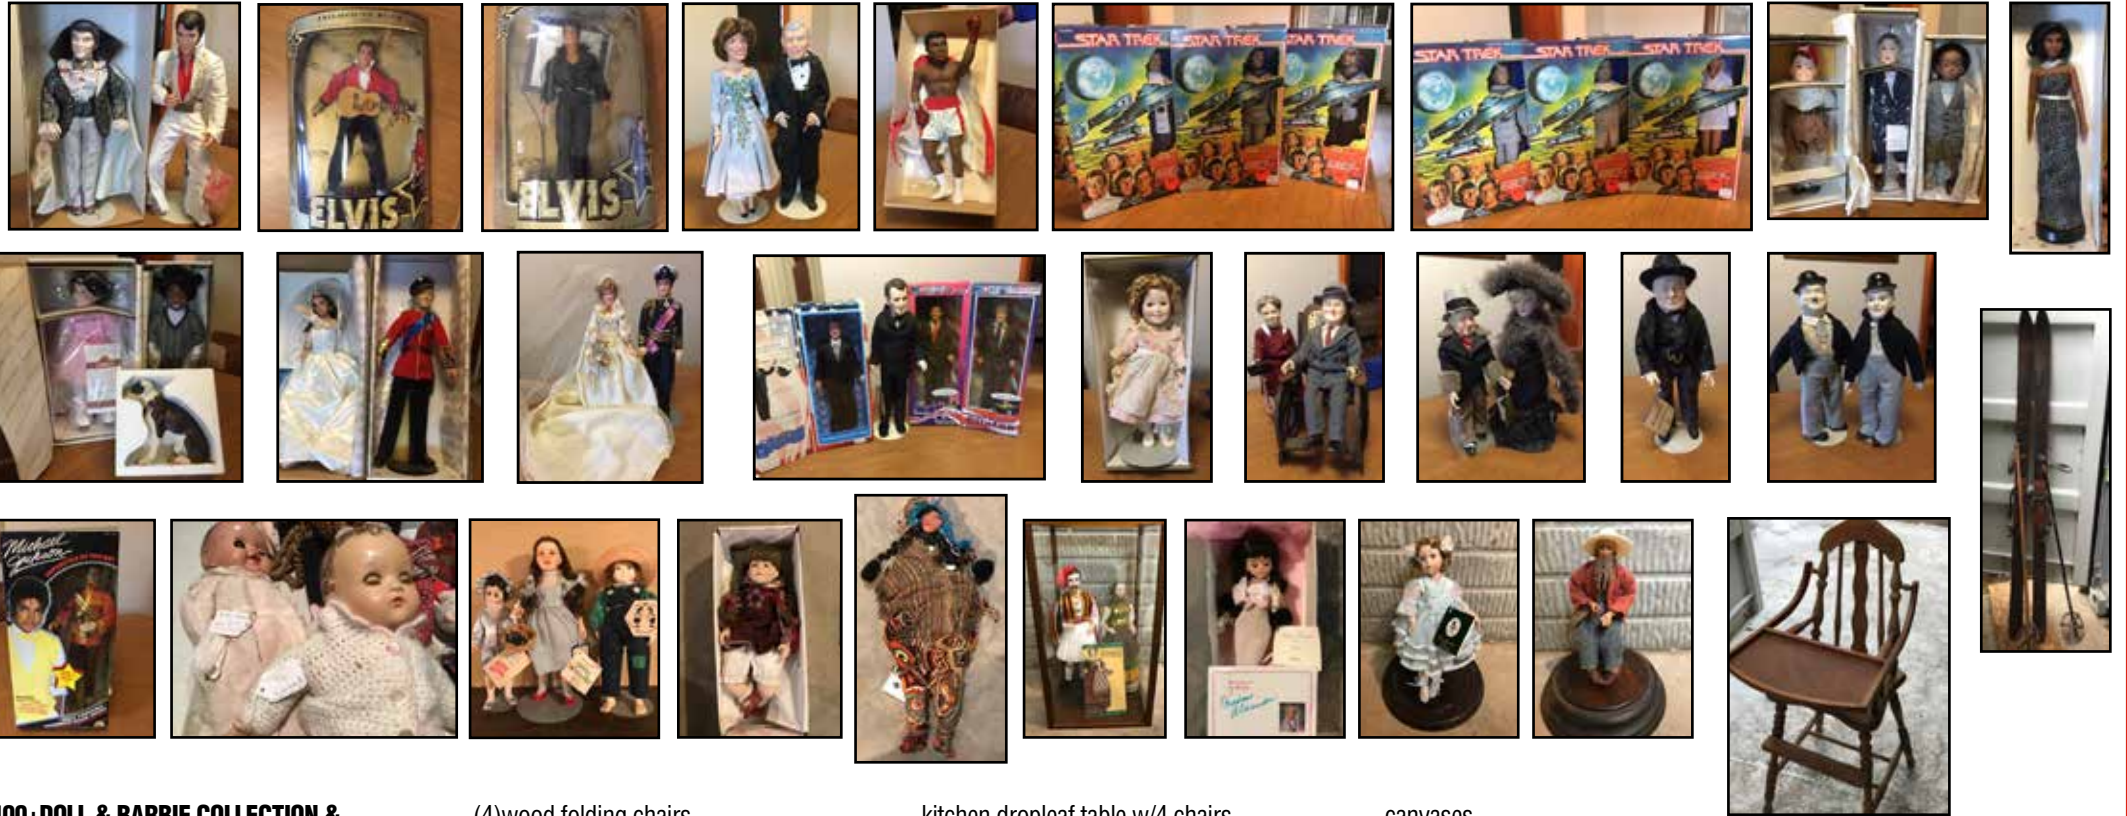

ESTATE AUCTION

Saturday, June 15th @ 11:00 AM

Location: 4231 Lincoln Way, Sioux City, IA

400+DOLL & BARBIE COLLECTION &

Accessories:

This is a large collection in a wide range of age, size, make, model, porcelain, bisque, celluloid, etc. in very good condition. Many still in box. The following is a partial, very general list.

Elvis
George Burns & Gracie Allen
Muhammad Ali
Star Trek
Little Rascals
Princess Kate & Diane
Prince William & Charles
Shirley Temple
Presidents (Lincoln, Churchill
Roosevelt & Eleanor, Clinton, Bush, Nixon)
WC Fields
Mae West
Laurel & Hardy
Michael Jackson
Many dolls from the Franklin & Danbury Mint.
Madam alexander
Efanbee
Ashton Drake
Disney
Barbie's
Cabbage Patch
homemade dollhouse w/furnishings
clothes
High Chair

ANTIQUES & COLECTIBLES:

Roll Top desk
wood desk chair
5'Church pew
small Roll Top desk
Secretary desk
(2) ornate Rocking chairs
(2)dinner chairs
Buffet table
Brass bed
Ice box

(4)wood folding chairs
small Chest of drawers
wood high chair
(2)school desks
Marble top table w/Singer Treadle sewing base
Double wood bed
(2)single ,beds
large flattop trunk
Singer cabinet sewing machine
Schwinn Pixie II kids bike
swords
knives
coffee grinder
several kerosene lamps
Kerosene drink dispenser
wood skis & poles
JD pedal tractor w/wagon
metal pedal car
(2)coaster wagons
wood sled
puzzle's
games
Fisher Price toys
homemade train tracks
Polaroid camera
gumball machine
several Budweiser Steins
(6)wood Coke crates
5'x9' framed painting of Cleopatra,
(used to hang in Theo's Steakhouse)
Roberts Milk crate
and more

HOUSEHOLD & Misc:

8'Custom made DR claw foot pedestal
marble inlaid top table w/8 chairs
4pc Queen BR set w/dresser, chest &
nightstand
Techline single BR set w/Armoire, desk,
bookcase & corner cabinet
(2)pink love seats
leather high back arm chair